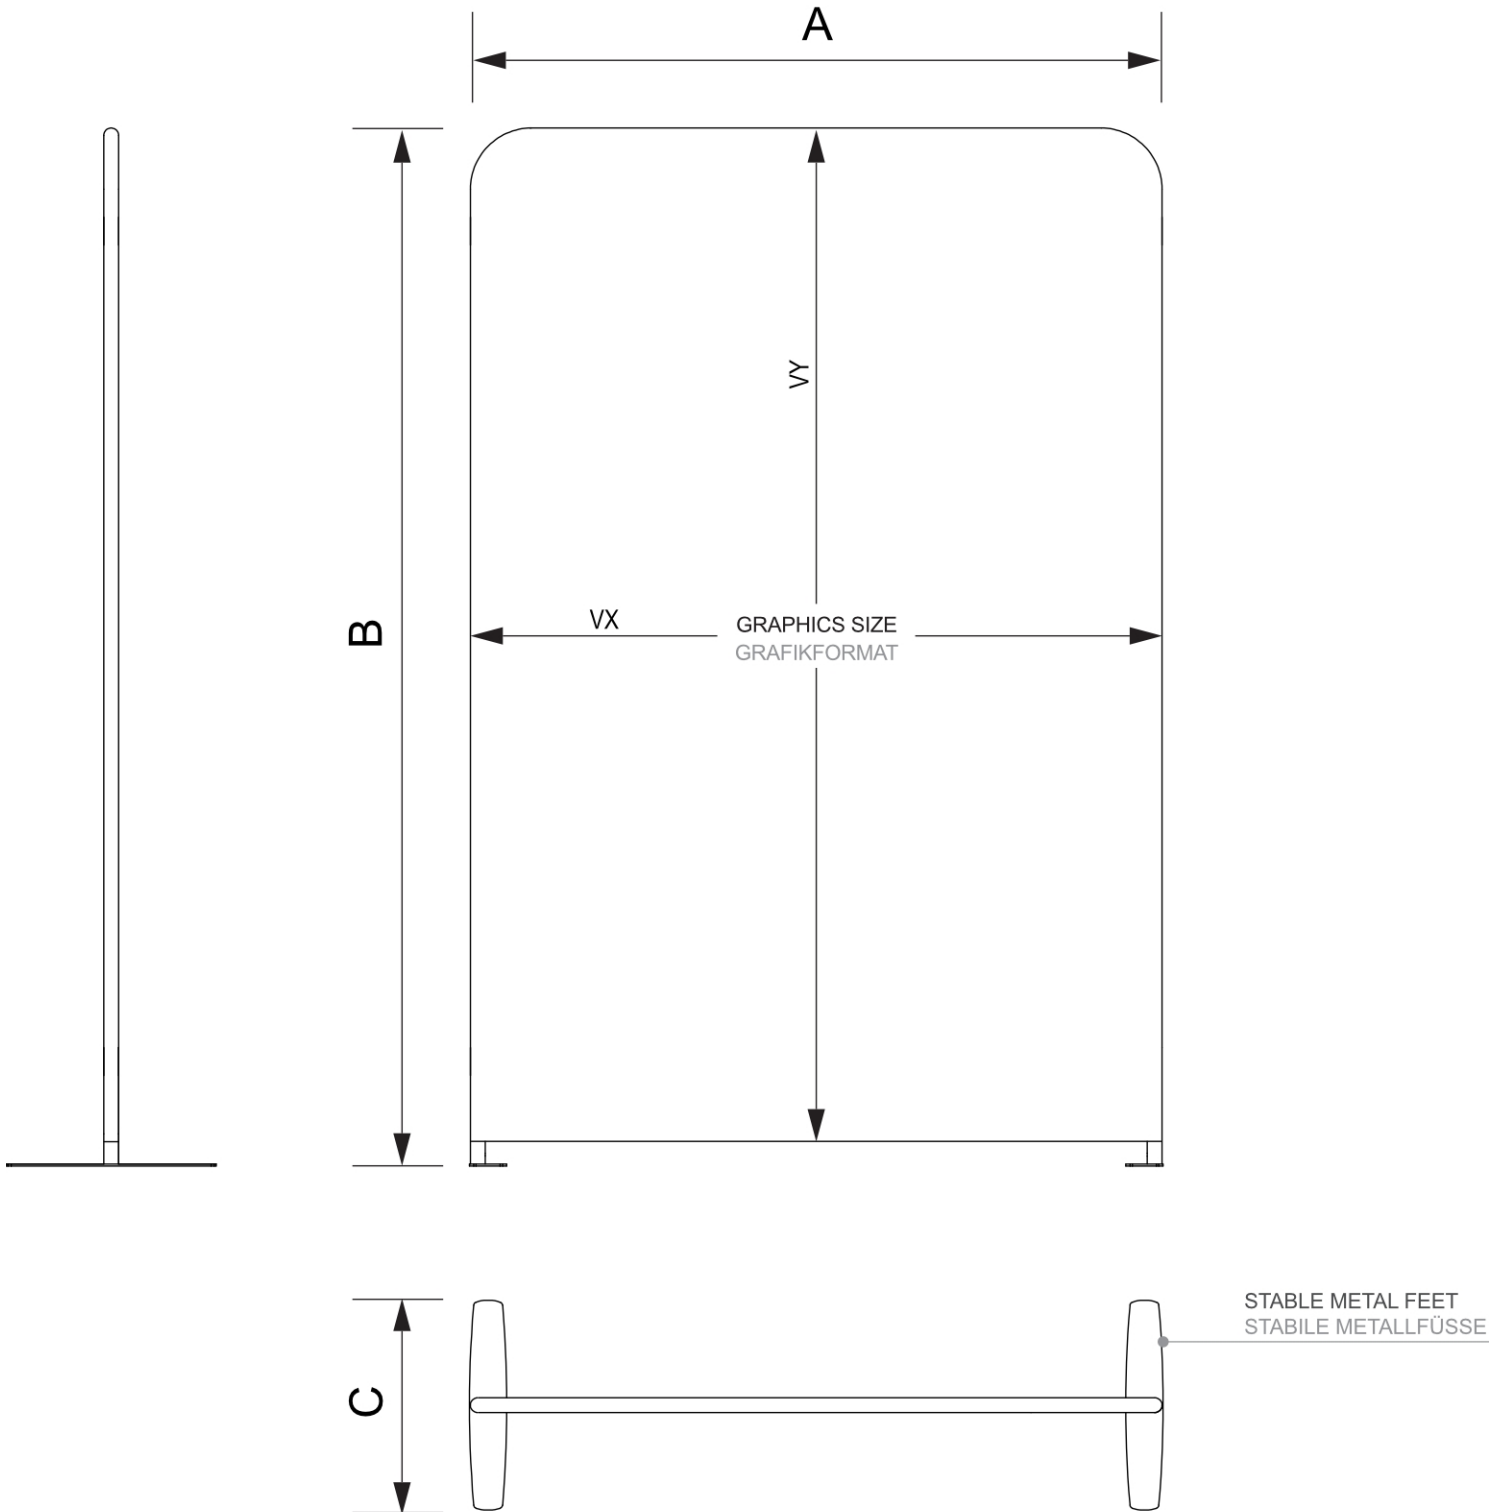

## Zipper-Wall Straight Basic 200 x 300 cm

ZWSE200-300

- Easy and quick to assemble thanks to tool-free assembly
- Included luxurious soft carry bag
- For single-sided or double-sided use

## Zipper-Wall Straight Basic 200 x 300 cm

ZWSE200-300

### GENERAL INFO

SKU	Sizes (mm) (A x B x C)	Format (mm)	Visible size (mm) (VXxVY)	Hole spacing (mm) (XxY)
ZWSE200-300	2000 x 3000 x 450	2000 x 3000 mm	2000 x 3000 mm	-

Orientation	Weight (kg)
Vertical	12,29