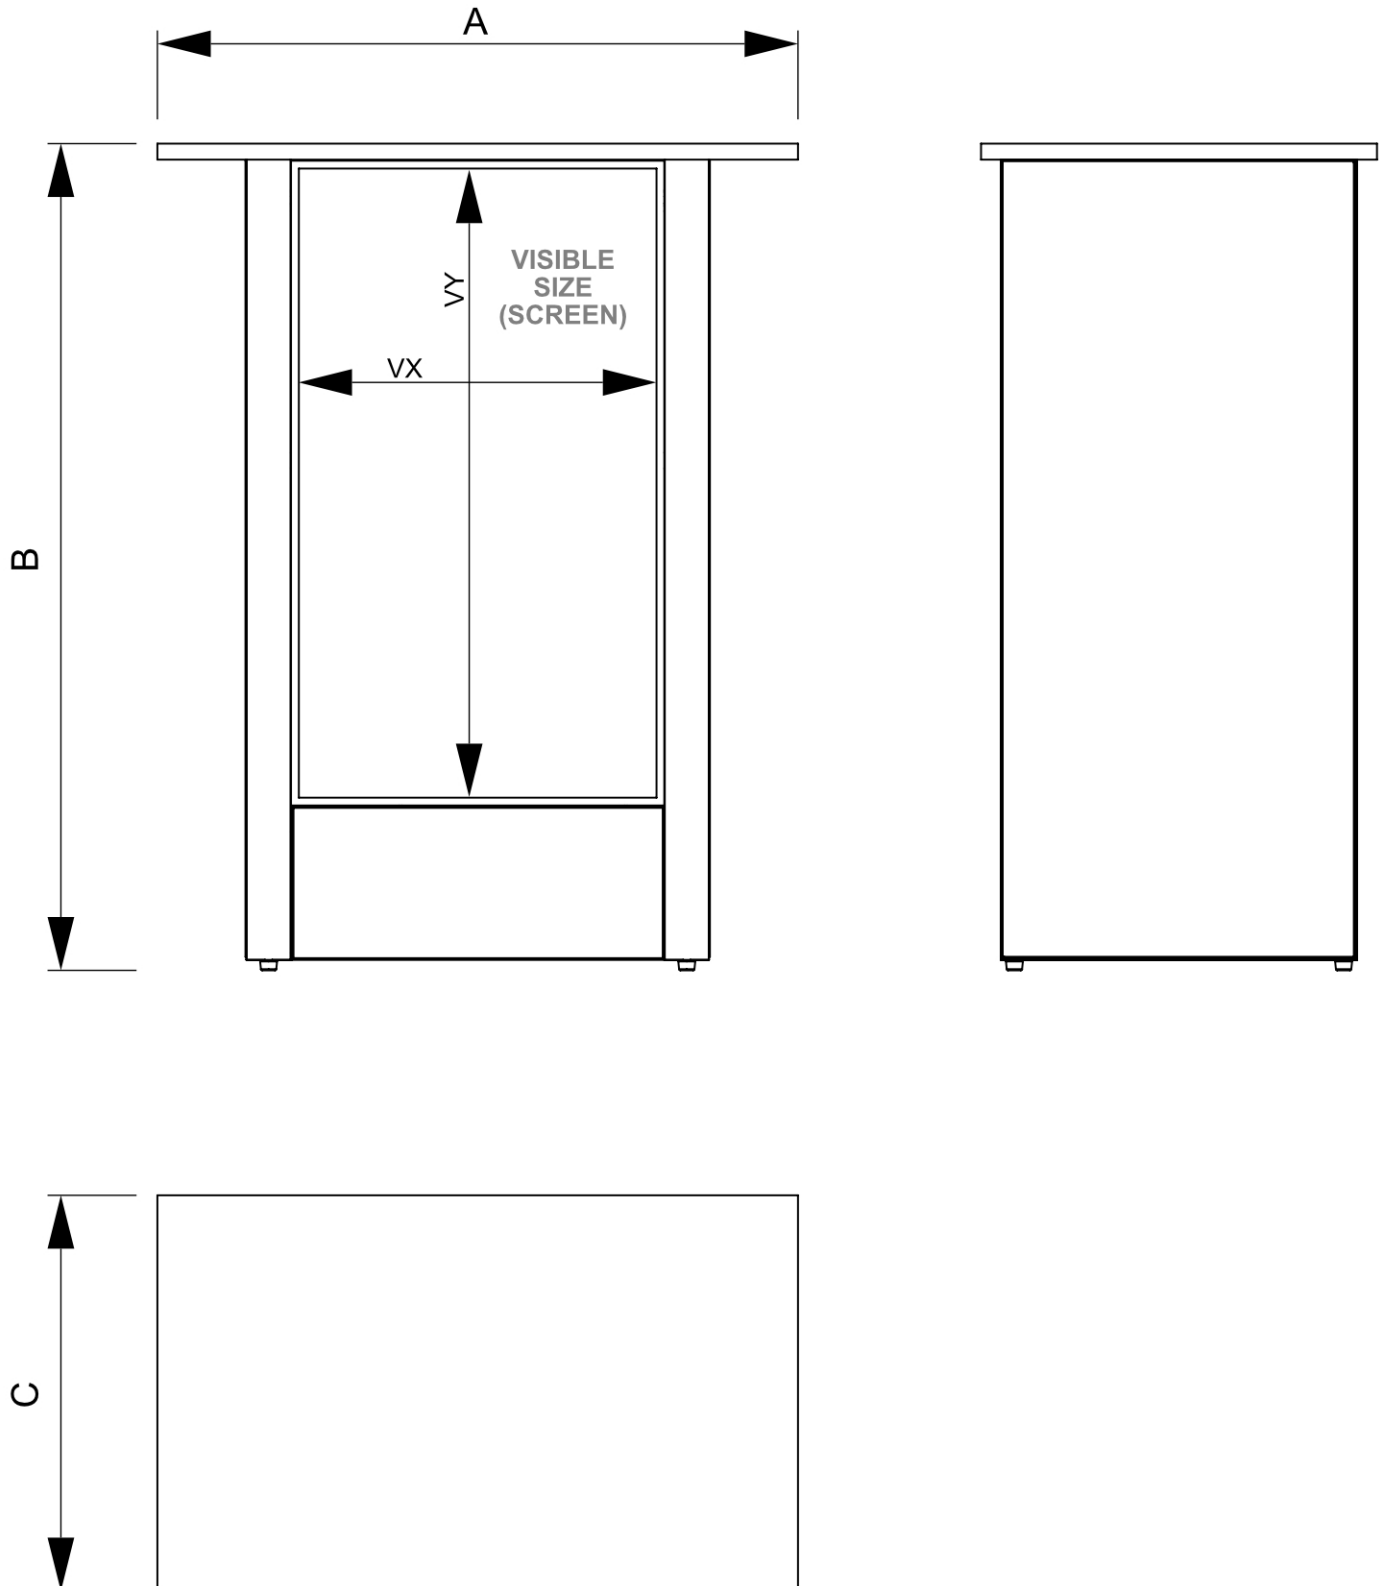

PRODUCT SHEET

Digital Counter Futuro with 32" Samsung Screen Vertical Black

DICOUNTER32ESF

- Premium counter with a digital presentation in portrait/vertical orientation
- Easy to assemble
- Standard with black graphics on the sides (SEG)
- Add your own printed branding [here](#)

PRODUCT SHEET

Digital Counter Futuro with 32" Samsung Screen Vertical Black

DICOUNTER32ESF

PRODUCT SHEET

Digital Counter Futuro with 32" Samsung Screen Vertical Black

DICOUNTER32ESF

GENERAL INFO

| SKU | Sizes (mm) (A x B x C) | Format (mm) | Visible size (mm) (VXxVY) | Hole spacing (mm) (XxY) |
|----------------|---------------------------|-------------|------------------------------|----------------------------|
| DICOUNTER32ESF | 720 x 928 x 445 | 32" | 392,85 x 698,4 mm | - |

| Orientation | Weight (kg) |
|-------------|-------------|
| Vertical | 23,10 |

MONITOR SPECIFICATIONS

| Monitor type | LCD Size | Ratio | Resolution (px) | Contrast | Monitor dimensions (mm) (WxHxD) |
|---------------|----------|-------|-----------------|----------|------------------------------------|
| Samsung QM32C | 32" | 16:9 | 1920 x 1080 | 1200:1 | 727,3 x 421,9 x 28,5 |