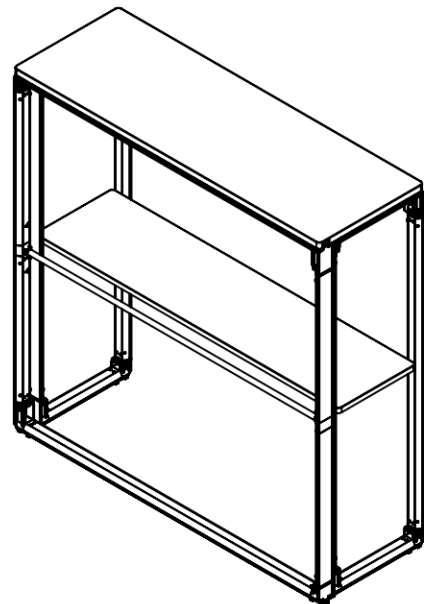

PRODUCT SHEET

FlexFrame Counter Silver

FFCTTB

- Easy, tool-free setup
- Sleek black tabletop supports up to 15 KG
- Includes padded soft carry bag and shelf for storage

PRODUCT SHEET

FlexFrame Counter Silver

FFCTTB

PRODUCT SHEET

FlexFrame Counter Silver

FFCTTB

GENERAL INFO

SKU	Sizes (mm) (A x B x C)	Format (mm)	Visible size (mm) (VXxVY)	Hole spacing (mm) (XxY)
FFCTTB	1002 x 1037 x 345	1000 x 1000 mm	1680 x 1000 mm	-

Orientation	Weight (kg)
Vertical	11,46

ELECTRICAL INFORMATION

Illumination	Lighting colour (K)	Luminosity (cd)	Light intensity (lx)	Wattage (W)
No	-	-	-	-

MONITOR SPECIFICATIONS

Monitor type	LCD Size	Ratio	Resolution (px)	Contrast	Monitor dimensions (mm) (WxHxD)
-	-	-	-	-	-