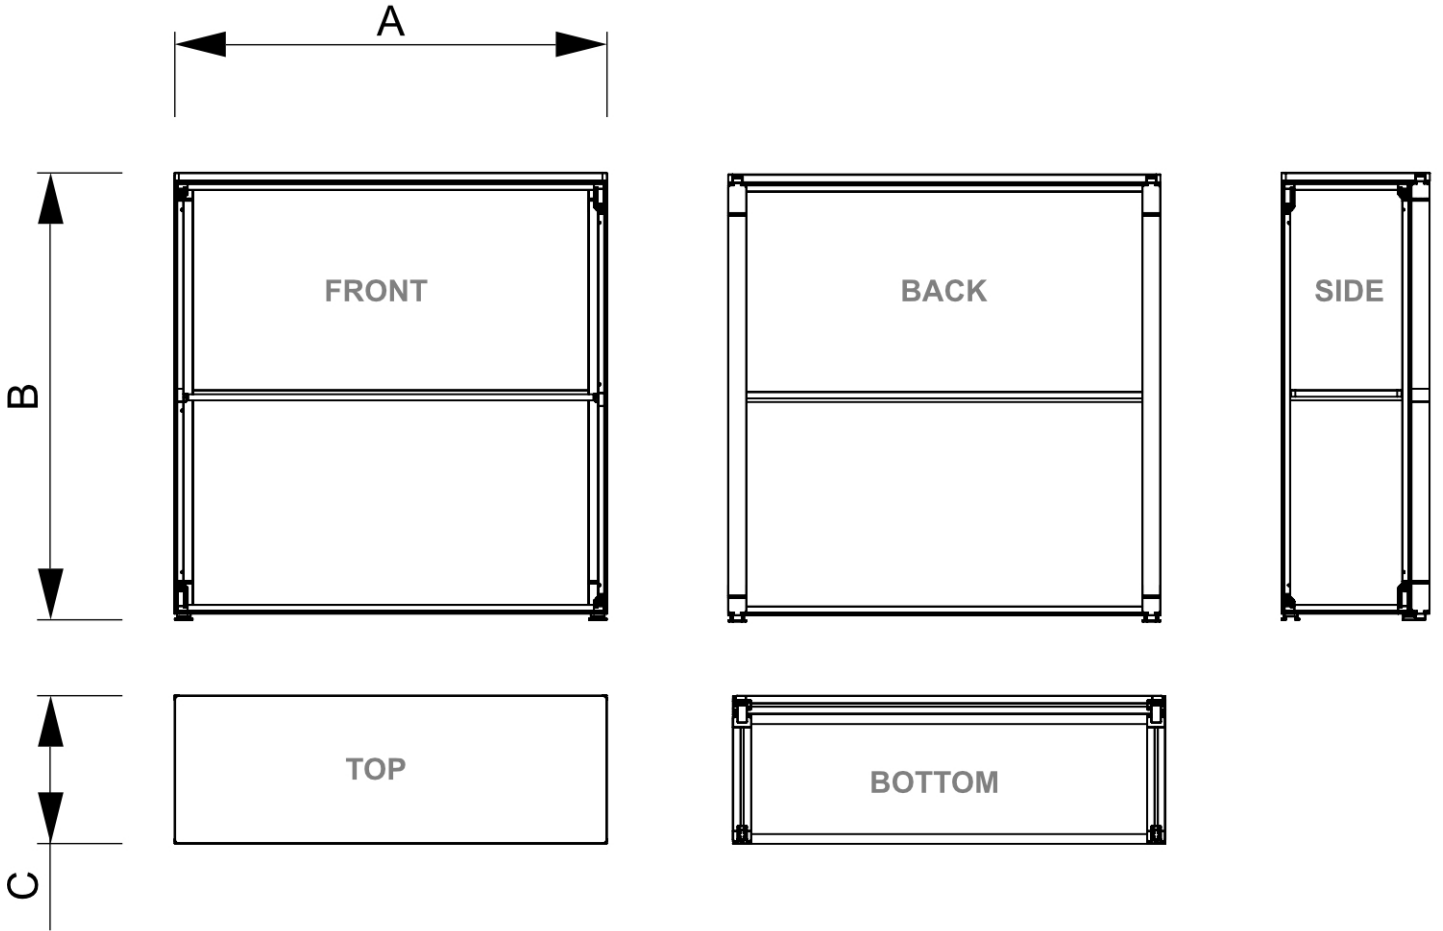

PRODUCT SHEET

FlexFrame Counter Silver

FFCTTB

- Easy, tool-free setup
- Sleek black tabletop supports up to 15 KG
- Includes padded soft carry bag and shelf for storage

PRODUCT SHEET

FlexFrame Counter Silver

FFCTTB

PRODUCT SHEET

FlexFrame Counter Silver

FFCTTB

GENERAL INFO

SKU	Sizes (mm) (A x B x C)	Format (mm)	Visible size (mm) (VXxVY)	Hole spacing (mm) (XxY)
FFCTTB	1002 x 1037 x 345	1000 x 1000 mm	1680 x 1000 mm	-

Orientation	Weight (kg)
Vertical	11,46

ELECTRICAL INFORMATION

Illumination	Lighting colour (K)	Luminosity (cd)	Light intensity (lx)	Wattage (W)
No	-	-	-	-

MONITOR SPECIFICATIONS

Monitor type	LCD Size	Ratio	Resolution (px)	Contrast	Monitor dimensions (mm) (WxHxD)
-	-	-	-	-	-

Response Time (ms)	Nit (nt)	Operating time	Operating system	Touch monitor	Touch foil
-	-	-	-	No	No

Wattage (W)
-

PACKAGING INFORMATION

Packaging unit 1 (mm)	Packaging unit 2 (mm)	Packaging unit 3 (mm)
1077 x 430 x 185	-	-