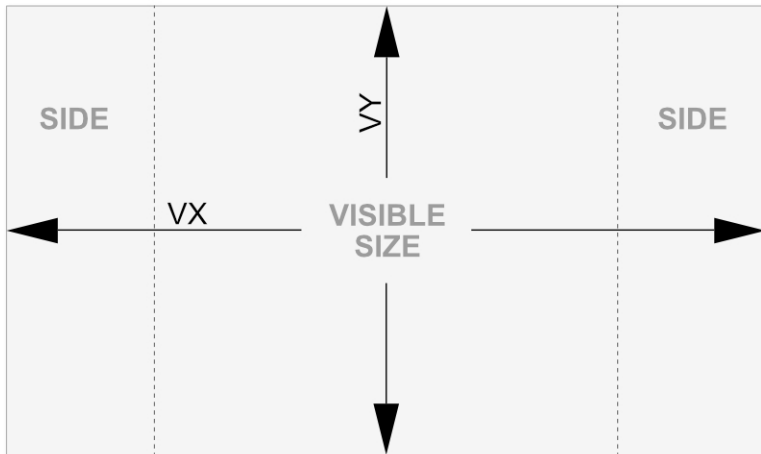

PRODUCT SHEET

FlexFrame Counter Silver

FFCTTB

- Easy, tool-free setup
- Sleek black tabletop supports up to 15 KG
- Includes padded soft carry bag and shelf for storage

PRODUCT SHEET

FlexFrame Counter Silver

FFCTTB

PRODUCT SHEET

FlexFrame Counter Silver

FFCTTB

GENERAL INFO

SKU	Sizes (mm) (A x B x C)	Format (mm)	Visible size (mm) (VXxVY)	Hole spacing (mm) (XxY)
FFCTTB	1002 x 1037 x 345	1000 x 1000 mm	1680 x 1000 mm	-

Orientation	Weight (kg)
Vertical	11,46

ELECTRICAL INFORMATION

Illumination	Lighting colour (K)	Luminosity (cd)	Light intensity (lx)	Wattage (W)
No	-	-	-	-

MONITOR SPECIFICATIONS

Monitor type	LCD Size	Ratio	Resolution (px)	Contrast	Monitor dimensions (mm) (WxHxD)
-	-	-	-	-	-