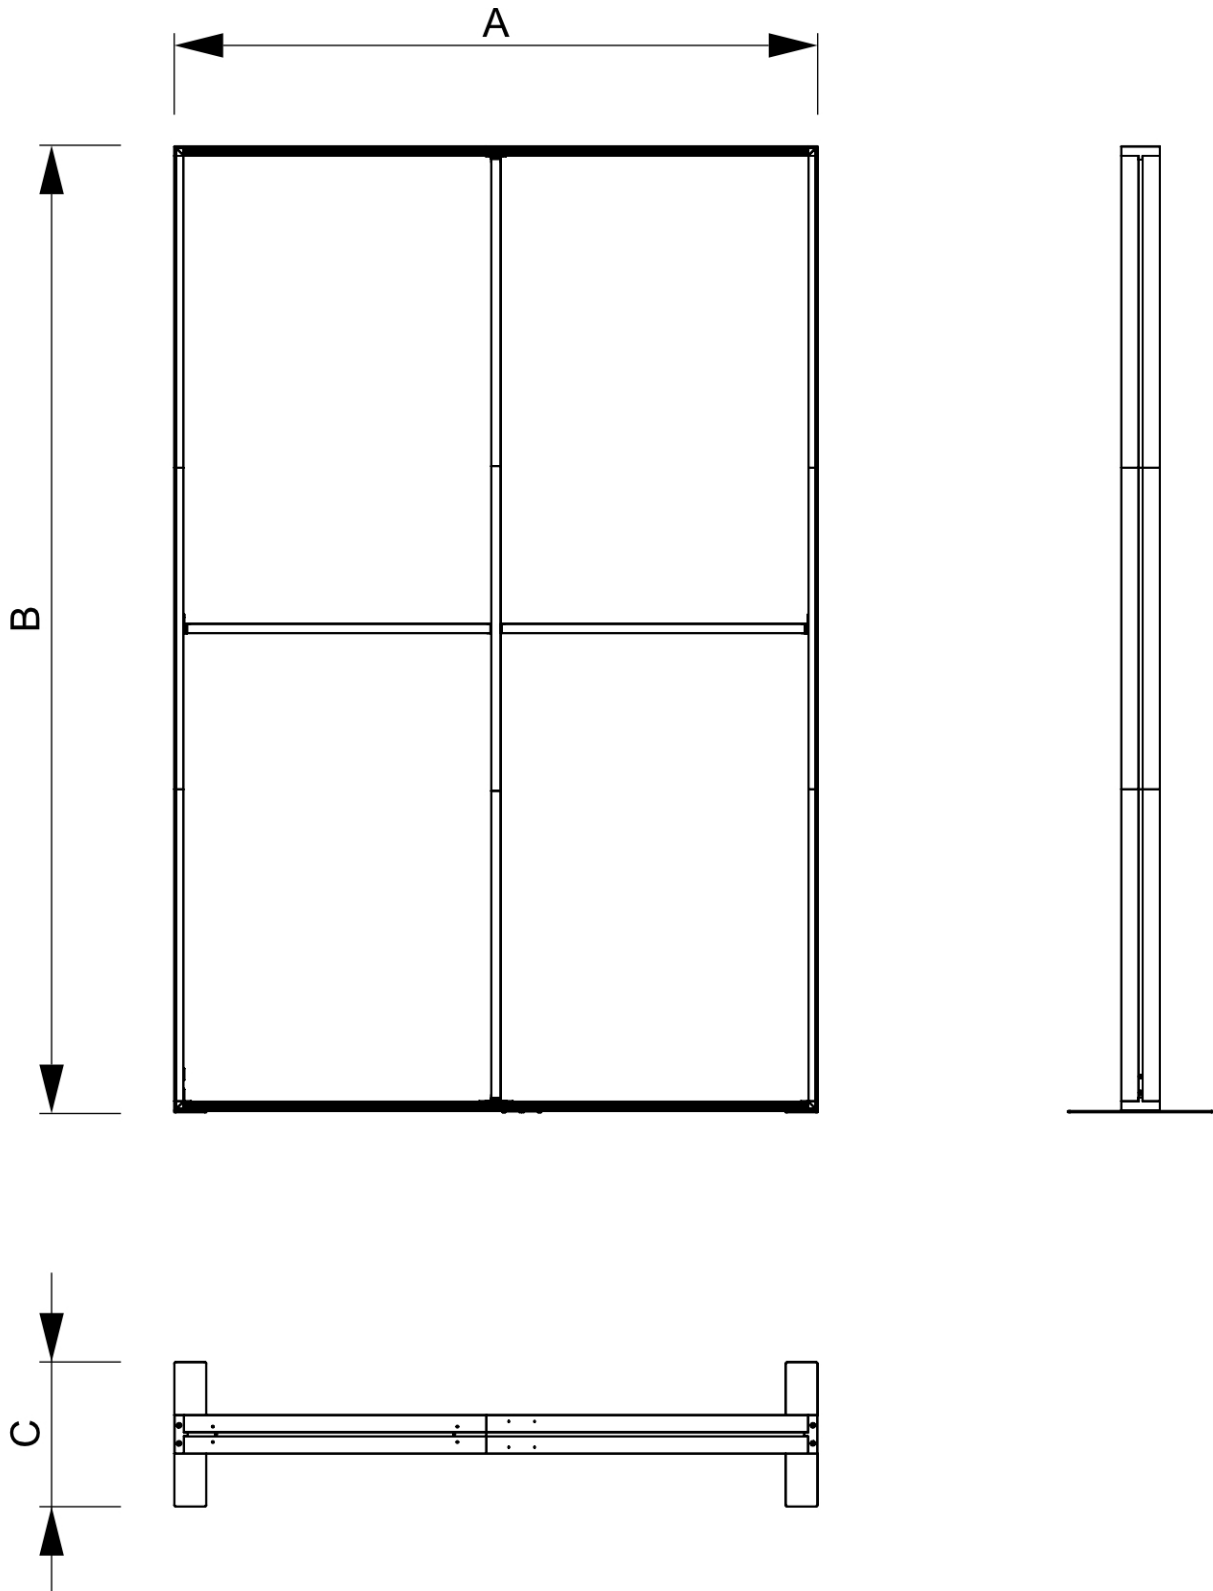

PRODUCT SHEET

Brightbox Pro Flex Wall 600 x 300 cm Double-sided

BBOXPFD600-300

- Stable and impressive illuminated display up to 300 cm high
- Quick tool-free and step-by-step installation
- Double-sided exposure

PRODUCT SHEET

Brightbox Pro Flex Wall 600 x 300 cm Double-sided

BBOXPFD600-300

PRODUCT SHEET

Brightbox Pro Flex Wall 600 x 300 cm Double-sided

BBOXPFD600-300

GENERAL INFO

SKU	Sizes (mm) (A x B x C)	Format (mm)	Visible size (mm) (VXxVY)	Hole spacing (mm) (XxY)
BBOXPFD600-300	6000 x 3010 x 450	6000 x 3000 mm	6000 x 3000 mm	-

Orientation	Weight (kg)
Horizontal	63,00

ELECTRICAL INFORMATION

Illumination	Lighting colour (K)	Luminosity (cd)	Light intensity (lx)	Wattage (W)
Yes	+/- 6500 K	-	9300	2 x 264 W

PACKAGING INFORMATION

Packaging unit 1 (mm)	Packaging unit 2 (mm)	Packaging unit 3 (mm)
1220 x 560 x 360	1150 x 470 x 220	-